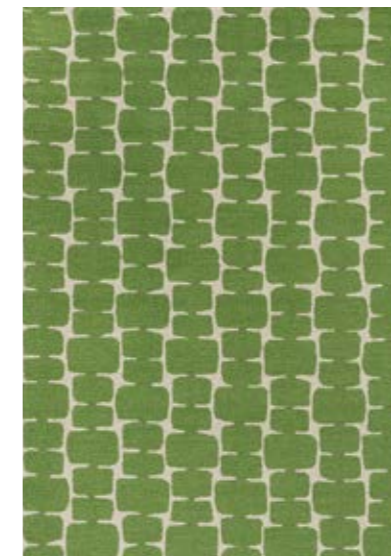

LITTLE LOHKO
JUNIPER 124207