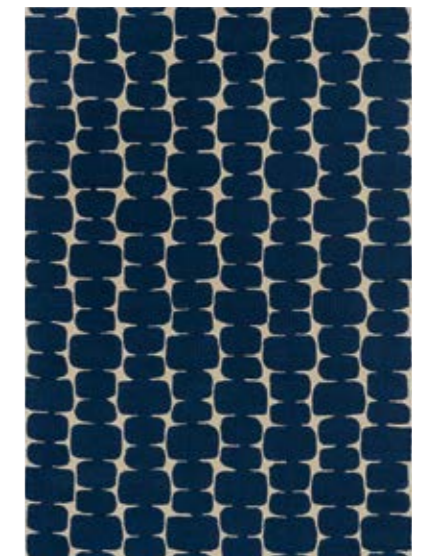

## LITTLE LOHKO

Like our classic Lohko, Little Lohko packs all the punch while featuring on a smaller scale, making the perfect coordinating rug for any room.

HANDTUFTED LOOP PILE  
PURE NEW WOOL

120 x 180 cm    3'11" x 5'11"  
160 x 230 cm    5'3" x 7'6"  
200 x 280 cm    6'7" x 9'2"  
250 x 350 cm    8'2" x 11'6"  
custom sizes

**LITTLE LOHKO**  
PEBBLE 124201

**LITTLE LOHKO**  
JUNIPER 124207

**LITTLE LOHKO**  
INDIGO 124208