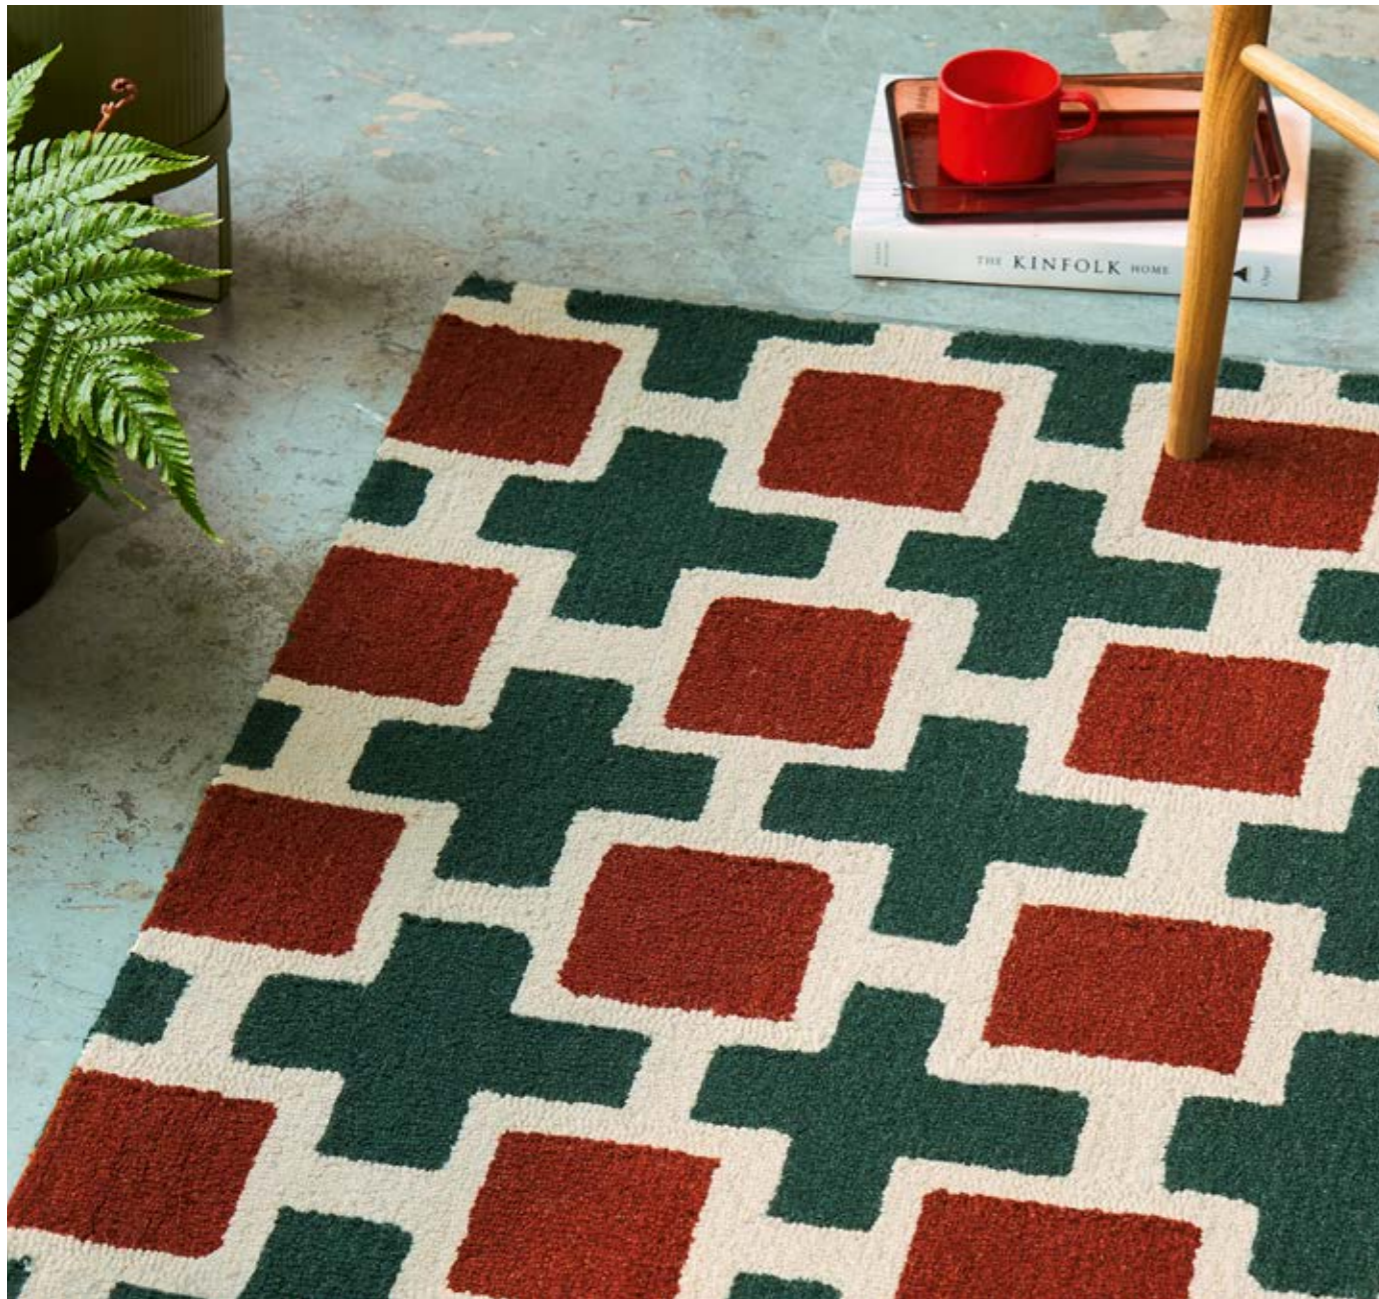

BILLOW

With a retro nod, Billow features a classic geometric with softened edges – a little bit Lohko, Billow's ogee curves add softness to rooms.

HANDTUFTED LOOP PILE
PURE NEW WOOL

120 x 180 cm	3'11" x 5'11"
160 x 230 cm	5'3" x 7'6"
200 x 280 cm	6'7" x 9'2"
250 x 350 cm	8'2" x 11'6"
custom sizes