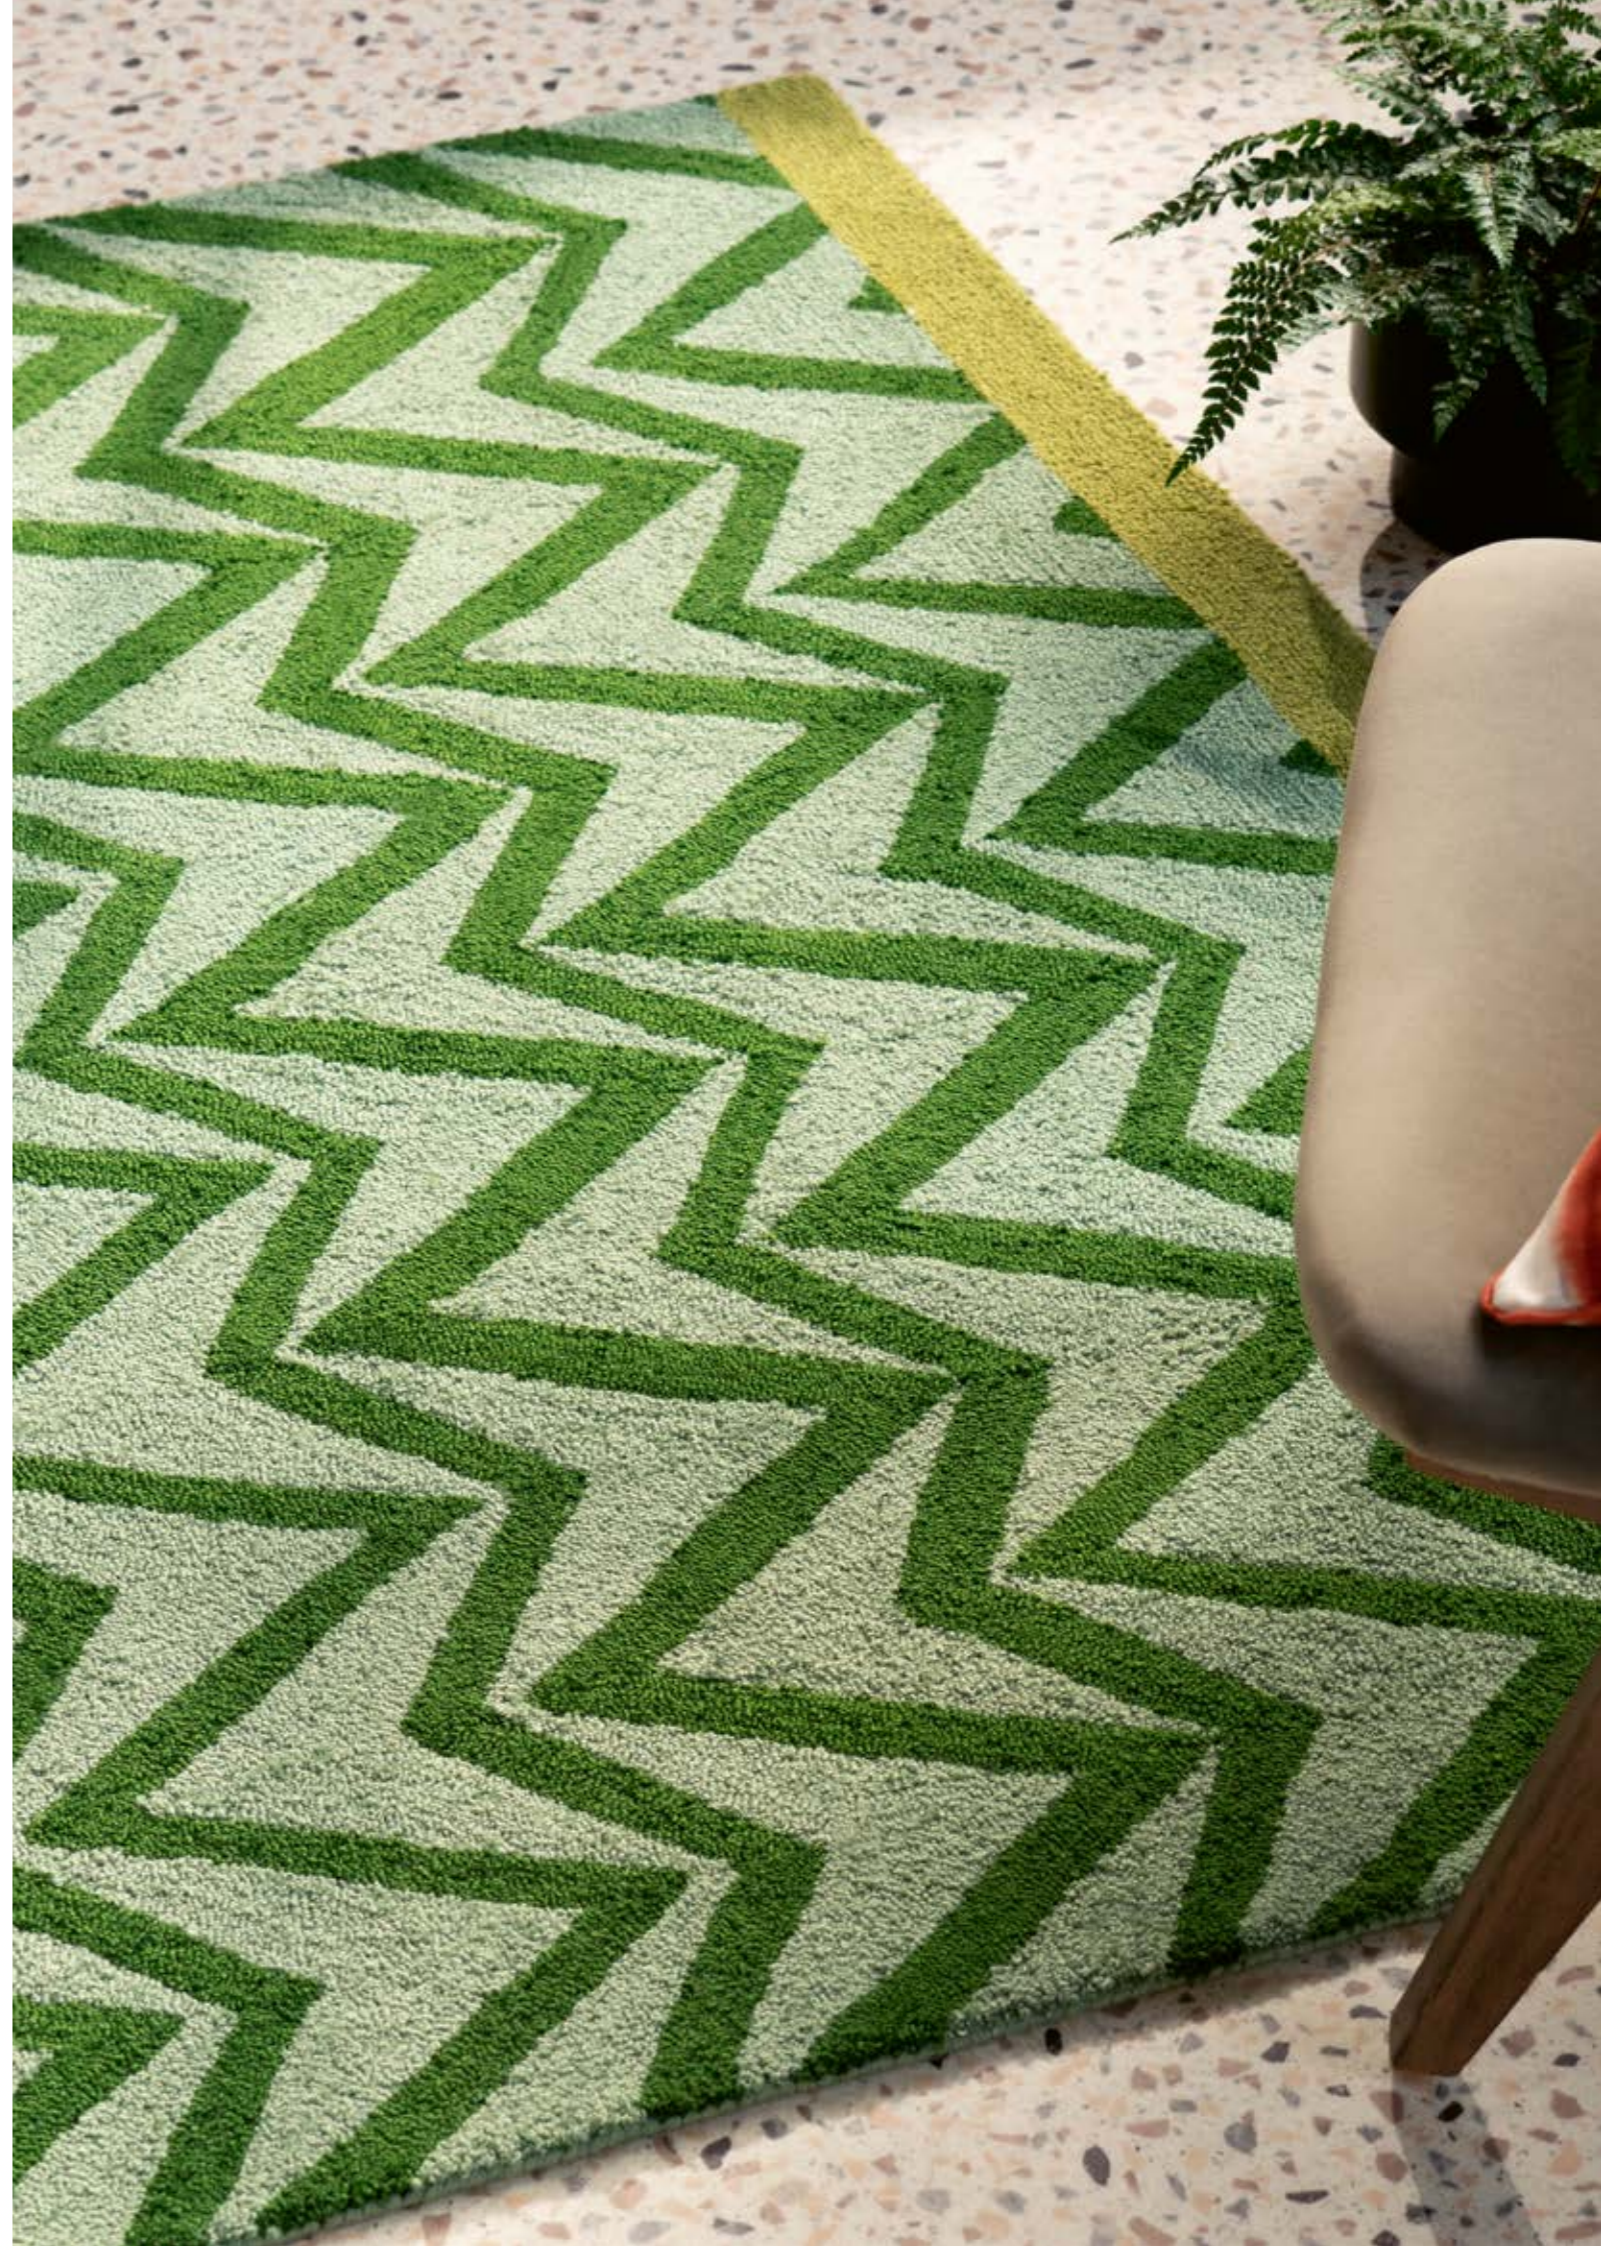

COMPOSITION
PAPAYA 023706

COMPOSITION
AMBER 023701