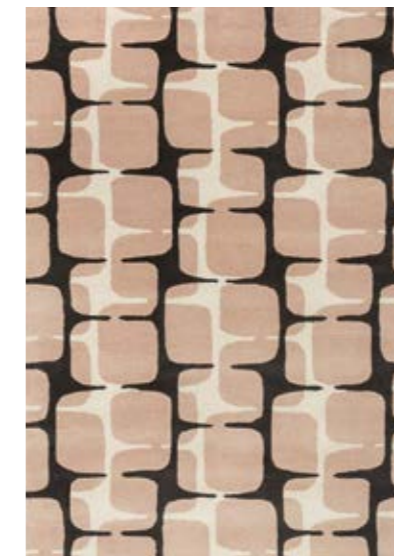

GOING LOHKO
DUSK 123201