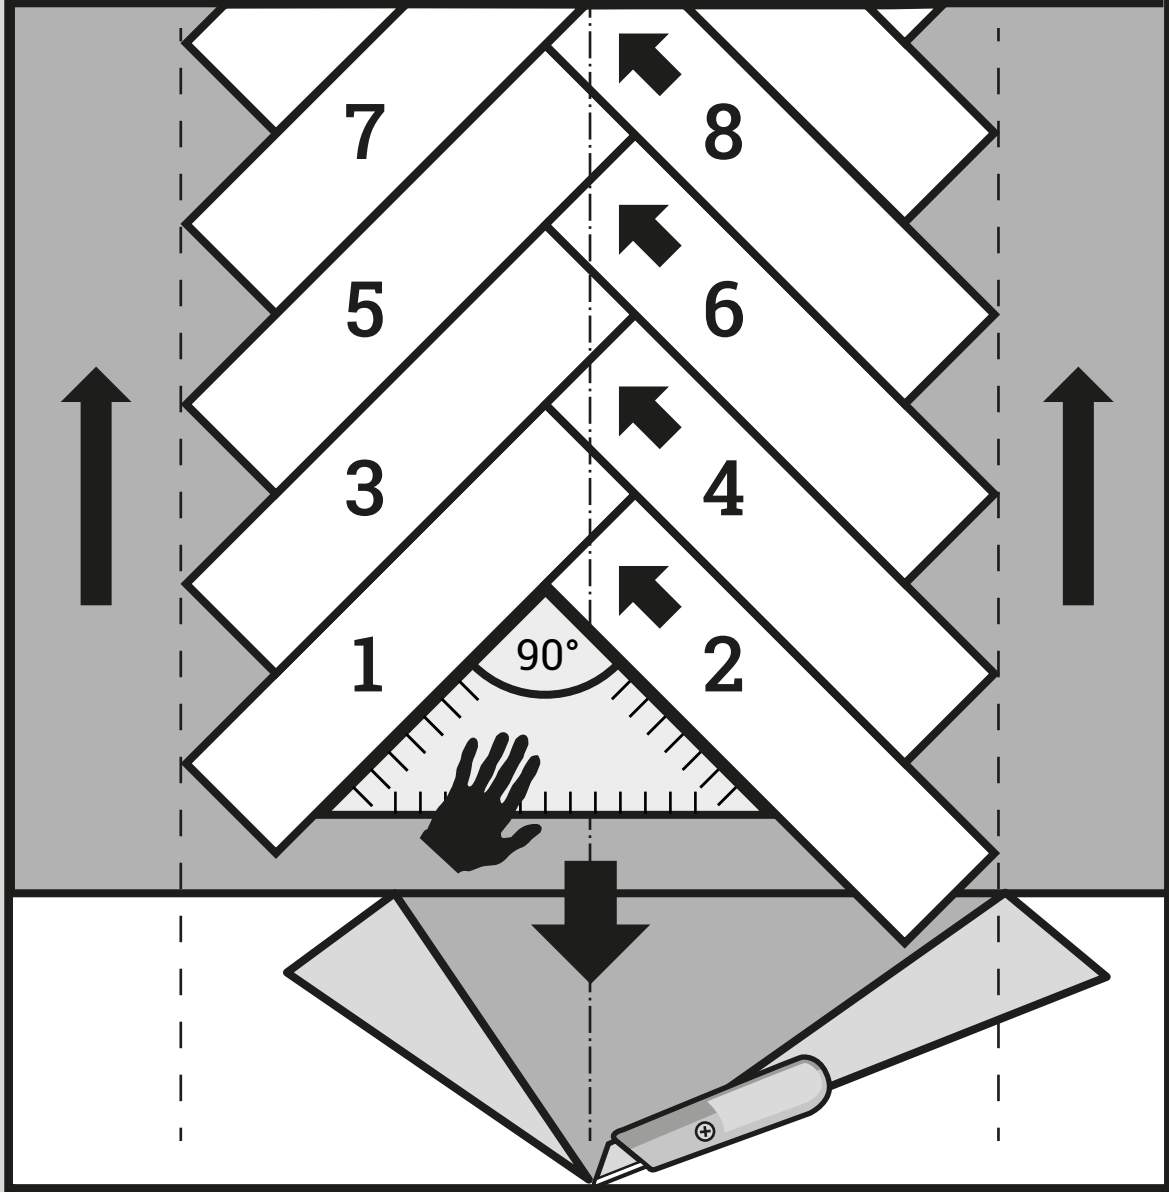

Herringbone 2/2

COMMERCIAL